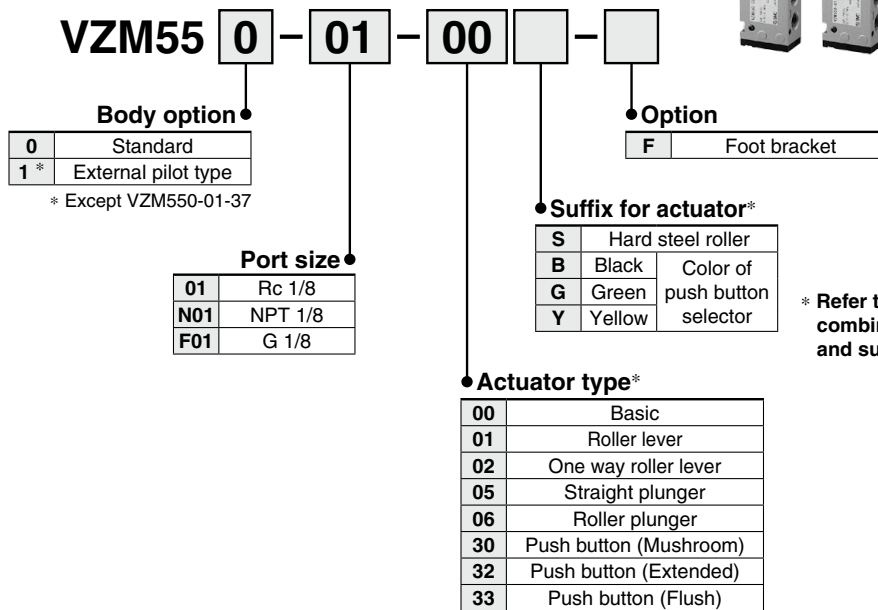

5-Port Mechanical Valve Rubber Seal VZM500 Series

How to Order

SMC validation products have been validated based on ISO 13849-2: 2012 Annex A & B.